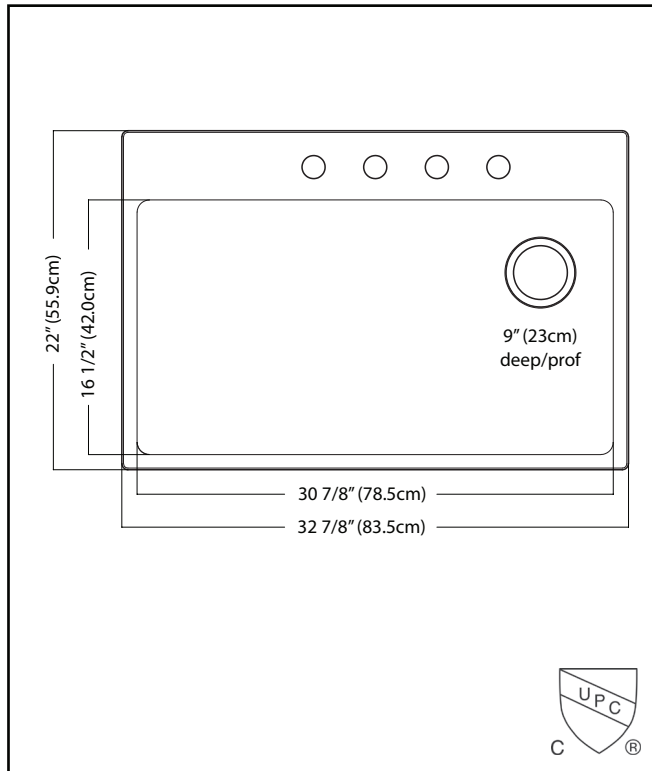

KINDRED

Brookmore
Topmount/Drop In

BROOKMORE

SINGLE BOWL 18 GAUGE TOPMOUNT/DROP IN

MODEL: BSL2233-9-4N-OW (4 FAUCET HOLES)

MODEL: BSL2233-9-3N-OW (3 FAUCET HOLES)

MODEL: BSL2233-9-1N-OW (1 FAUCET HOLE)

- ✓ **Revolutionary Installation:** EZ Torque™ simplified fastener system allows you to drop and drill your sink into place, securely locking the sink to the countertop.
- ✓ **Quality Beyond Material:** Designed with 18 gauge quality stainless steel with exceptional resistance to staining and corrosion.
- ✓ **Larger Bowl Capacity:** A generous capacity bowl that is made even more spacious with the tighter radius corners, creating ample space for all your prepping and cleaning needs.
- ✓ **Offset Drain:** With an offset drain and deep basin, this bowl easily accommodates an uninterrupted workspace for prepping and cleaning, while allowing use of the garbage disposal at the same time.

TECHNICAL FEATURES

OVERALL SINK SIZE (OD)	22" FB x 32 7/8" LR
BOWL SIZE (ID)	16 1/2"FB x 30 7/8" LR
BOWL DEPTH	9"
MINIMUM CABINET SIZE	36"
MATERIAL	18 Gauge
BOWL CORNER RADIUS	20 mm
STAINLESS STEEL FINISH	Satin
DRAIN HOLE LOCATION	Rear offset
INSTALLATION TYPE	Topmount/Drop In
SOUND COATING	Sound pads
WARRANTY	Limited Lifetime
COUNTRY OF ORIGIN	China